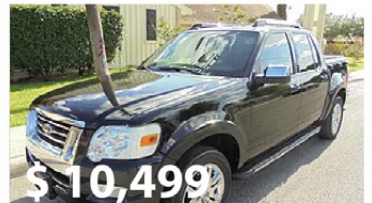

**\$ 8,799**

**2006 DODGE RAM LONE STAR EDITION**  
 Mileage: 148,210 Ext Colour: Silver  
 Metallic Int Colour: Khaki Cloth  
 Stock #: AL0021

**\$ 8,599**

**2009 NISSAN MURANO**  
 Mileage: 130,062 Ext Colour: Silver  
 Int Colour: Gray Stock #: AL0022

**\$ 13,999**

**2007 GMC YUKON**  
 Mileage: 143,622 Ext Colour: Blue  
 Int Colour: Gray Stock #: AL0013

**\$ 14,999**

**2008 Chevrolet Tahoe LTZ**  
 Mileage: 156,738 Ext Colour: White  
 Int Colour: Ebony Leather Interior  
 Stock #: AL0036

**\$ 6,499**

**2014 HYUNDAI ACCENT**  
 Mileage: 82,225 Ext Colour: Clearwater  
 Blue Int Colour: Gray Stock #: AL0032

**\$ 10,499**

**2008 Ford Explorer Sport Trac Limited**  
 Mileage: 140,414 Ext Colour: Black  
 Int Colour: Dark Stock #: AL0042